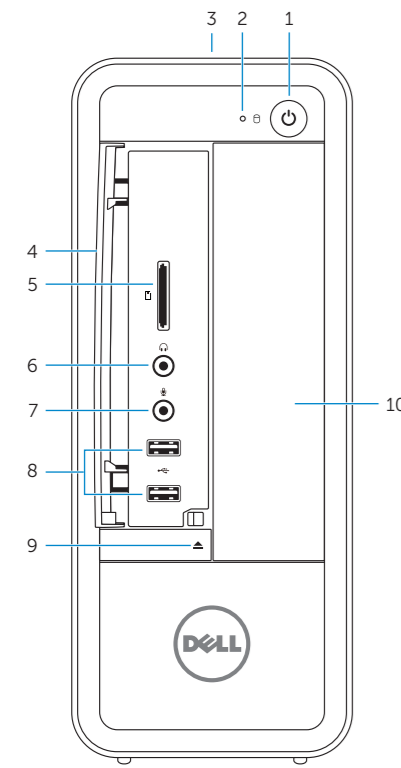

Features

الميزات | Δυνατότητες

1. Power button
2. Hard-drive activity light
3. Service Tag label
4. Front I/O-panel door (open)
5. Media-card reader
6. Headphone port
7. Microphone port
8. USB 2.0 ports (2)
9. Optical-drive eject button
10. Optical-drive bay
11. Expansion-card slots
12. Network port
13. Security-cable slot
14. Power-cable port
15. Regulatory labels
16. USB 2.0 ports (4)
17. USB 3.0 ports (2)
18. HDMI-out port
19. VGA port
20. Audio ports (3)