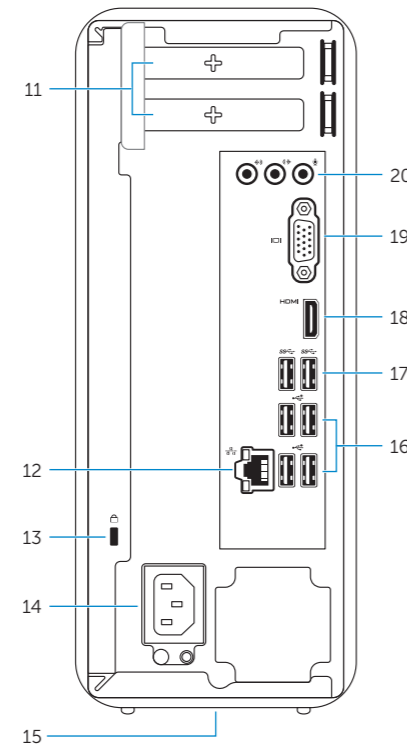

Features

الميزات | Δυνατότητες

1. Power button
2. Hard-drive activity light
3. Service Tag label
4. Front I/O-panel door (open)
5. Media-card reader
6. Headphone port
7. Microphone port
8. USB 2.0 ports (2)
9. Optical-drive eject button
10. Optical-drive bay
11. Expansion-card slots
12. Network port
13. Security-cable slot
14. Power-cable port
15. Regulatory labels
16. USB 2.0 ports (4)
17. USB 3.0 ports (2)
18. HDMI-out port
19. VGA port
20. Audio ports (3)